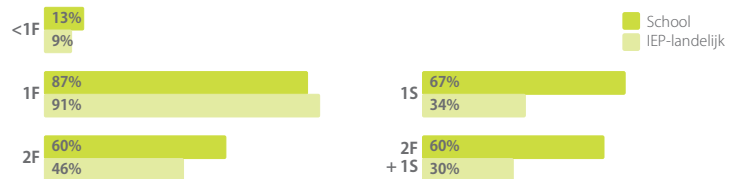

Groep	ww	n-ww	lstk
Saturn	85%	91%	90%
Uranus	80%	86%	80%
School	82%	88%	84%
IEP-landelijk	63%	79%	70%

LEZEN

Groep	Aantal	Score	<1F	1F	2F
Saturn	6	89	0%	100%	100%
Uranus	9	87	0%	100%	100%
School	15	88	0%	100%	100%
IEP-landelijk	47991	84	1%	99%	76%

Groep	t&w	opz	beg	i, e & s
Saturn	88%	87%	82%	81%
Uranus	69%	87%	83%	78%
School	77%	87%	83%	79%
IEP-landelijk	81%	86%	77%	76%

REKENEN

Groep	Aantal	Score	<1F	1F	2F	1S	2F + 1S
Saturn	6	88	0%	100%	83%	83%	83%
Uranus	9	78	22%	78%	44%	56%	44%
School	15	82	13%	87%	60%	67%	60%
IEP-landelijk	47991	78	9%	91%	46%	34%	30%

Groep	get	vh	m&m	vb
Saturn	89%	85%	75%	85%
Uranus	67%	70%	73%	68%
School	76%	76%	74%	74%
IEP-landelijk	72%	70%	64%	69%

ADVIES SCHOOLTYP

Groep	Aantal	Score	pro/bb	bb	bb/kb	kb	kb/gt	gt	gt/h	havo	h/v	vwo
Saturn	6	91,2	0%	0%	0%	0%	0%	0%	0%	17%	50%	33%
Uranus	9	84,8	0%	11%	0%	11%	0%	11%	0%	11%	11%	44%
School	15	87,3	0%	7%	0%	7%	0%	7%	0%	13%	27%	40%
IEP-landelijk	47991	81,0	1%	8%	4%	8%	4%	14%	11%	20%	10%	20%