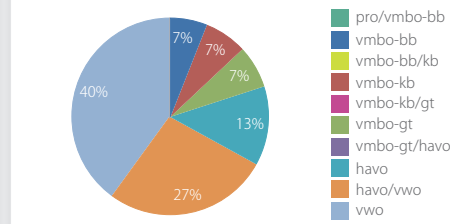

Groep	ww	n-ww	lstk
Saturn	85%	91%	90%
Uranus	80%	86%	80%
School	82%	88%	84%
IEP-landelijk	63%	79%	70%

LEZEN

Groep	Aantal	Score	<1F	1F	2F
Saturn	6	89	0%	100%	100%
Uranus	9	87	0%	100%	100%
School	15	88	0%	100%	100%
IEP-landelijk	47991	84	1%	99%	76%

Groep	t&w	opz	beg	i, e & s
Saturn	88%	87%	82%	81%
Uranus	69%	87%	83%	78%
School	77%	87%	83%	79%
IEP-landelijk	81%	86%	77%	76%

REKENEN

Groep	Aantal	Score	<1F	1F	2F	1S	2F + 1S
Saturn	6	88	0%	100%	83%	83%	83%
Uranus	9	78	22%	78%	44%	56%	44%
School	15	82	13%	87%	60%	67%	60%
IEP-landelijk	47991	78	9%	91%	46%	34%	30%

Groep	get	vh	m&m	vb
Saturn	89%	85%	75%	85%
Uranus	67%	70%	73%	68%
School	76%	76%	74%	74%
IEP-landelijk	72%	70%	64%	69%

ADVIES SCHOOLTYP

Groep	Aantal	Score	pro/bb	bb	bb/kb	kb	kb/gt	gt	gt/h	havo	h/v	vwo
Saturn	6	91,2	0%	0%	0%	0%	0%	0%	0%	17%	50%	33%
Uranus	9	84,8	0%	11%	0%	11%	0%	11%	0%	11%	11%	44%
School	15	87,3	0%	7%	0%	7%	0%	7%	0%	13%	27%	40%
IEP-landelijk	47991	81,0	1%	8%	4%	8%	4%	14%	11%	20%	10%	20%