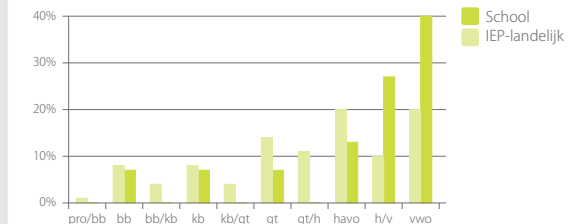

Groep	ww	n-ww	lstk
Saturn	85%	91%	90%
Uranus	80%	86%	80%
School	82%	88%	84%
IEP-landelijk	63%	79%	70%

LEZEN

Groep	Aantal	Score	<1F	1F	2F
Saturn	6	89	0%	100%	100%
Uranus	9	87	0%	100%	100%
School	15	88	0%	100%	100%
IEP-landelijk	47991	84	1%	99%	76%

Groep	t&w	opz	beg	i, e & s
Saturn	88%	87%	82%	81%
Uranus	69%	87%	83%	78%
School	77%	87%	83%	79%
IEP-landelijk	81%	86%	77%	76%

REKENEN

Groep	Aantal	Score	<1F	1F	2F	1S	2F + 1S
Saturn	6	88	0%	100%	83%	83%	83%
Uranus	9	78	22%	78%	44%	56%	44%
School	15	82	13%	87%	60%	67%	60%
IEP-landelijk	47991	78	9%	91%	46%	34%	30%

Groep	get	vh	m&m	vb
Saturn	89%	85%	75%	85%
Uranus	67%	70%	73%	68%
School	76%	76%	74%	74%
IEP-landelijk	72%	70%	64%	69%

ADVIES SCHOOLTYP

Groep	Aantal	Score	pro/bb	bb	bb/kb	kb	kb/gt	gt	gt/h	havo	h/v	vwo
Saturn	6	91,2	0%	0%	0%	0%	0%	0%	0%	17%	50%	33%
Uranus	9	84,8	0%	11%	0%	11%	0%	11%	0%	11%	11%	44%
School	15	87,3	0%	7%	0%	7%	0%	7%	0%	13%	27%	40%
IEP-landelijk	47991	81,0	1%	8%	4%	8%	4%	14%	11%	20%	10%	20%